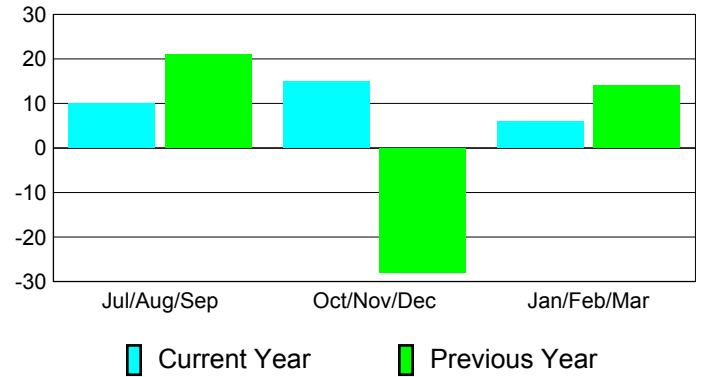

Gender Comparison 2010-2011

Jul/Aug/Sep

Oct/Nov/Dec

Jan/Feb/Mar

Male

Female