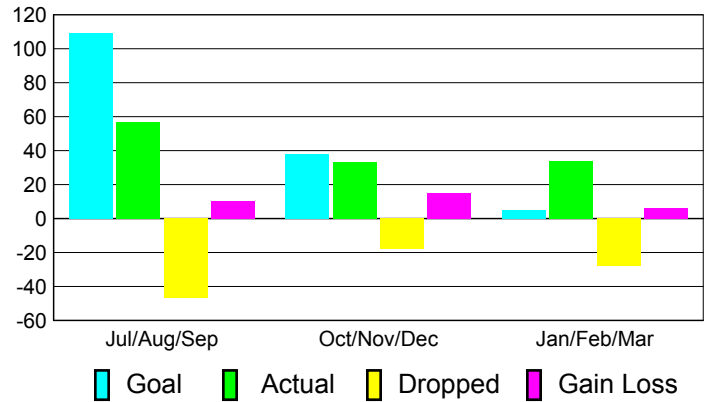

### YTD Status Quo Clubs 2010-2011

Status Quo Clubs Compared to Status Quo Members

## MEMBERSHIP

**Membership Results**  
2010-2011

**Membership**  
2009-2010

Month	Net Memb Goal	Actual New Memb	Actual Dropped Memb	Gain/Loss of Memb	Gain/Loss of Memb
Jul/Aug/Sep	109	57	-47	10	21
Oct/Nov/Dec	38	33	-18	15	-28
Jan/Feb/Mar	5	34	-28	6	14
<b>Totals</b>	<b>152</b>	<b>124</b>	<b>-93</b>	<b>31</b>	<b>7</b>

### Membership Results 2010-2011

Goal, New, Dropped, Gain/Loss

### Comparison of Membership Gain/Loss

Current Year Compared to the Previous Year